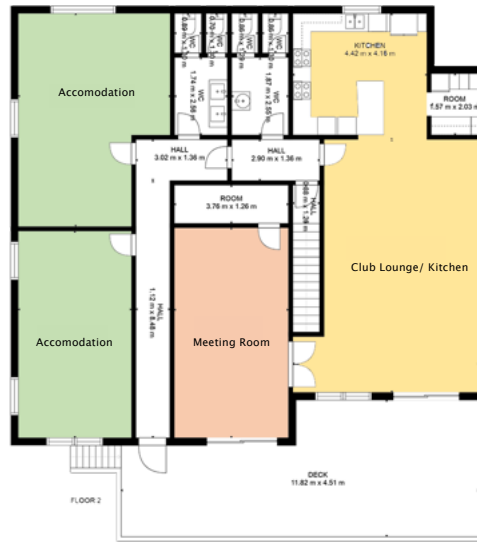

AREAS	AREA m2	CAPACITY	THEATRE	BANQUET	COCKTAIL
Main Hall	300 m2	200	200	120-150	200
Meeting Room	26 m2	8 - 10	-	-	-
Club Lounge & Kitchen	60 m2	30	-	-	-
Accommodation	100 m2	30	-	-	-

Please note: All capacities are guidance only and are based on standard setups

THE COMMUNITY HUB
at Sunset Beach

CONTACT

Phone: 021 946 695

Email: administration@sunsetbeach.org.nz

Web: sunsetbeachcommunity.org

Address: 1 Ocean View Road,
Port Waikato, 2695